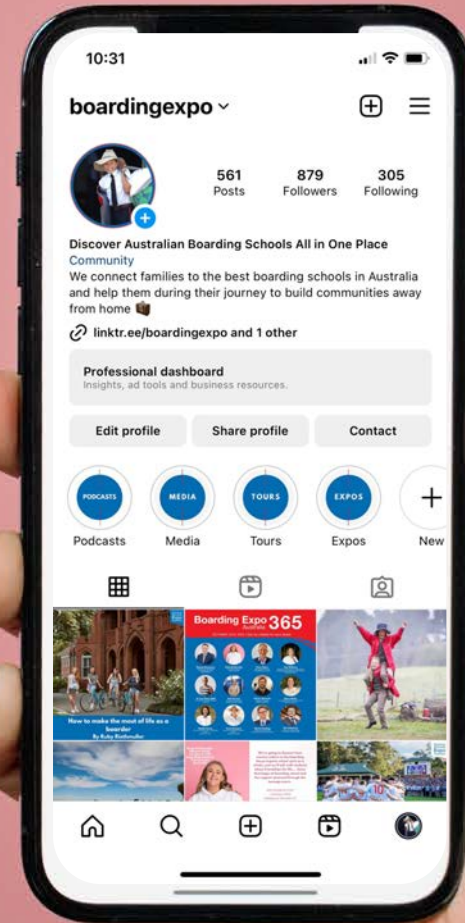

Scholarship Dates

	Closing	Testing
Ascham Boarding Scholarships and Bursaries	13/02/2023	18/02/2023

Open Day Dates

Private tours by appointment

Expos

Dubbo Expo
Wagga Wagga Expo
Boarding Expo 365

Social Media & EDM

For Boarding Schools 2024

SOCIAL GRID POST

Up to 10 images posted on Facebook, Instagram, LinkedIn & Twitter

\$100 incl.

241,352

FACEBOOK
CAMPAIGN REACH
(UP BY 156%)

62,205

INSTAGRAM
CAMPAIGN REACH
(UP BY 176.2%)